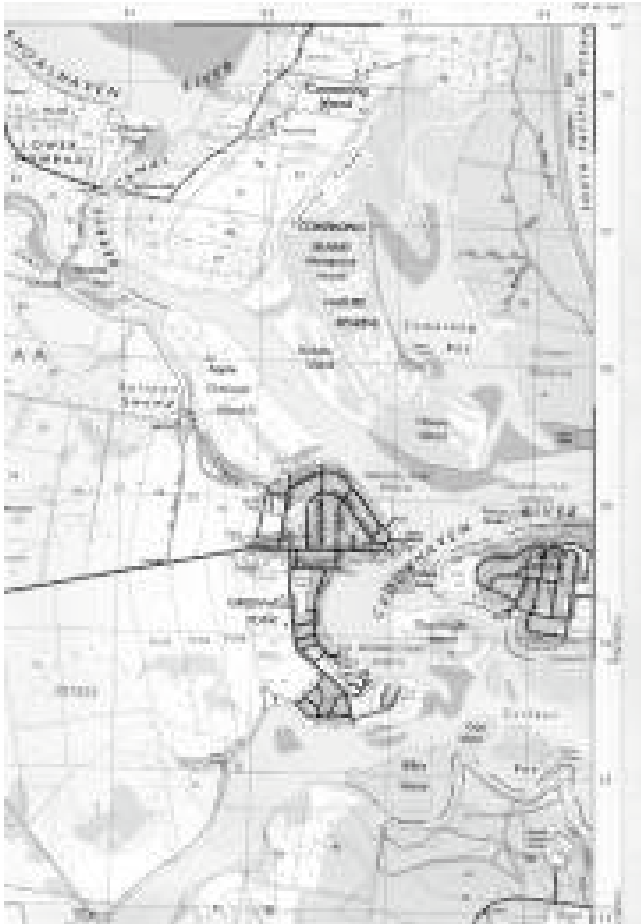

LOCATION MAPS

topographic map: Nowra 9028-3-S

topographic map: Crookhaven 9028-2S

**AERIAL PHOTOGRAPH**

aerial photography of greenwell point, crookhaven river estuary + goodnight island

**COUNCIL MAP**