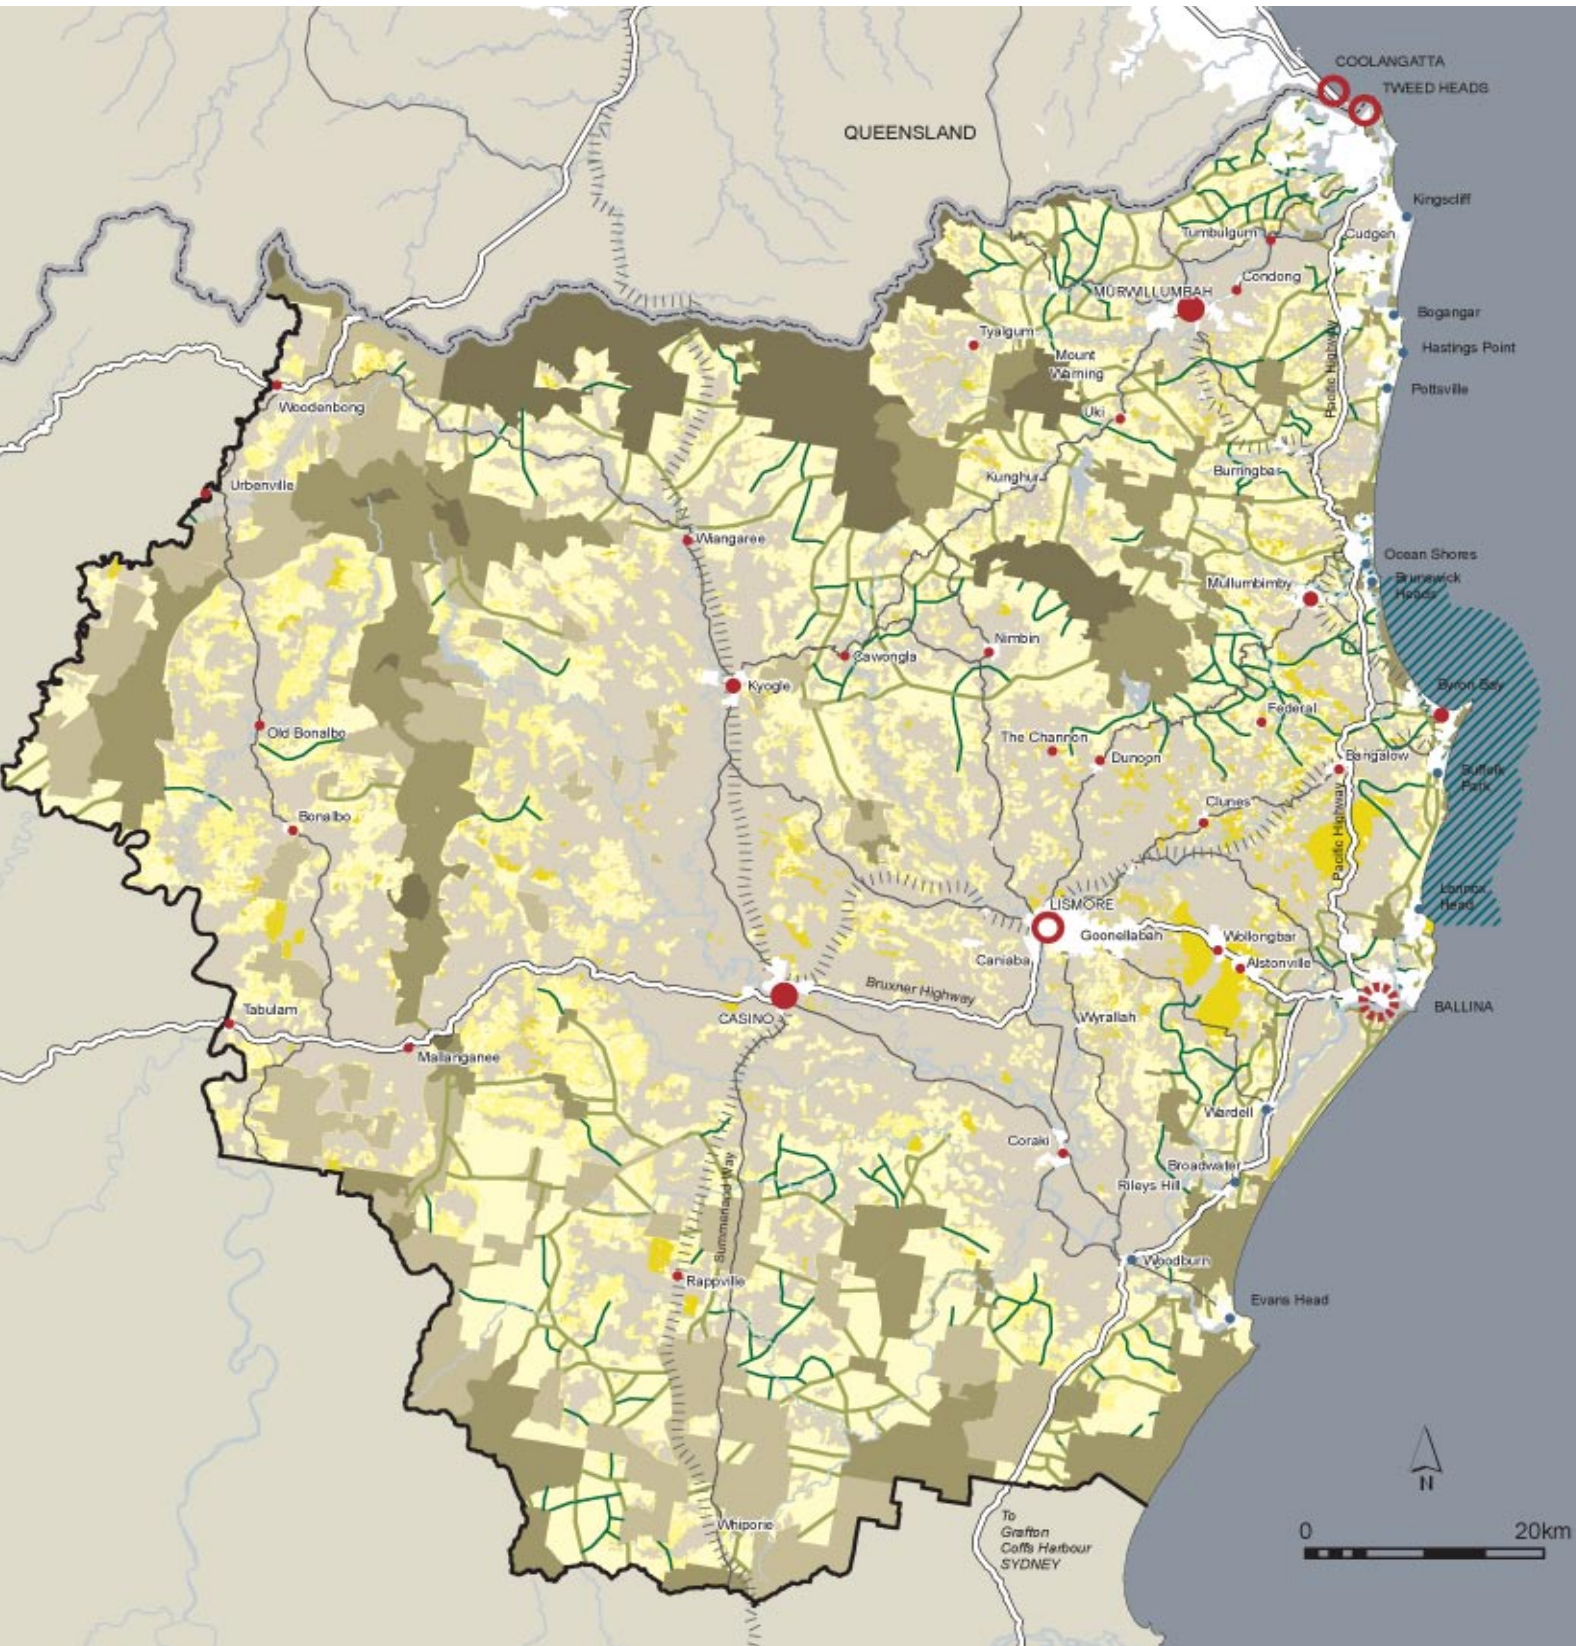

BIODIVERSITY MAP

- | | | | |
|---|--|---|--|
| <ul style="list-style-type: none"> ○ Major Regional Centre ⊗ Developing Major Regional Centre ● Major Town ● Town ● Village - Inland ● Village - Coastal | <ul style="list-style-type: none"> Region Boundary State Boundary Highway Main Roads Rail Line Rivers and Creeks | <p>Biodiversity Areas</p> <ul style="list-style-type: none"> State Significance Regional Significance Local Significance State Forests National Parks World Heritage Areas | <ul style="list-style-type: none"> Cape Byron Marine Park Existing Urban Footprint <p>Fauna Corridors</p> <ul style="list-style-type: none"> Regional Corridor Sub-Regional Corridor |
|---|--|---|--|