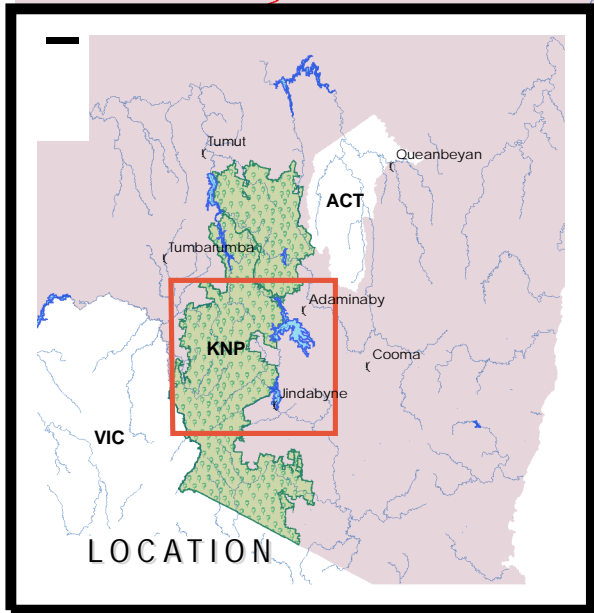

NSW ALPINE RESORTS

ACT

Legend

- Major River
- Highway
- Main Road
- Skitube
- Main Town
- Lakes
- NSW
- KNP

Resorts

- Thredbo
- Perisher Range
- Bullocks Flat
- Mt Selwyn
- Charlotte Pass
- Sponars
- Ski Rider
- Kosciuszko Mountain Retreat