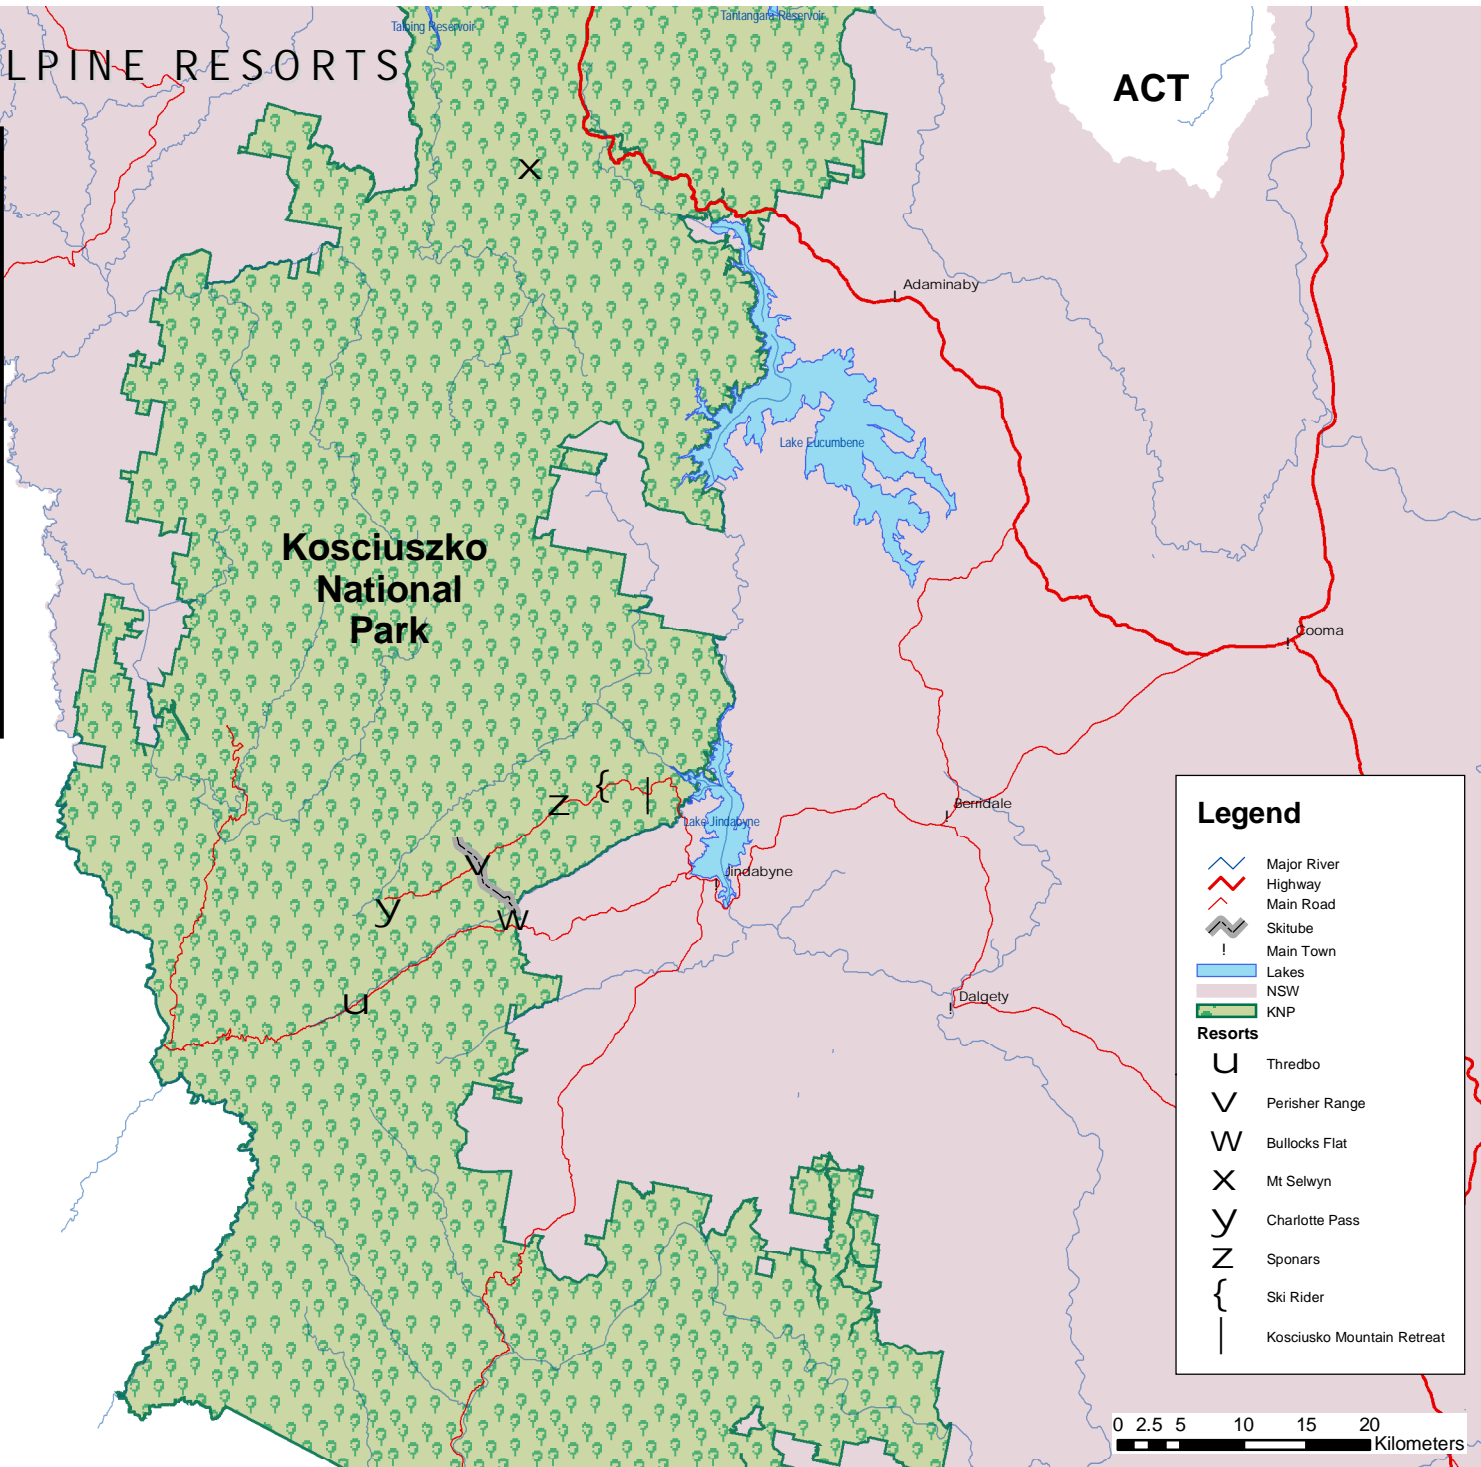

NSW ALPINE RESORTS

ACT

Legend

- Major River
- Highway
- Main Road
- Skitube
- Main Town
- Lakes
- NSW
- KNP

Resorts

- Thredbo
- Perisher Range
- Bullocks Flat
- Mt Selwyn
- Charlotte Pass
- Sponars
- Ski Rider
- Kosciuszko Mountain Retreat