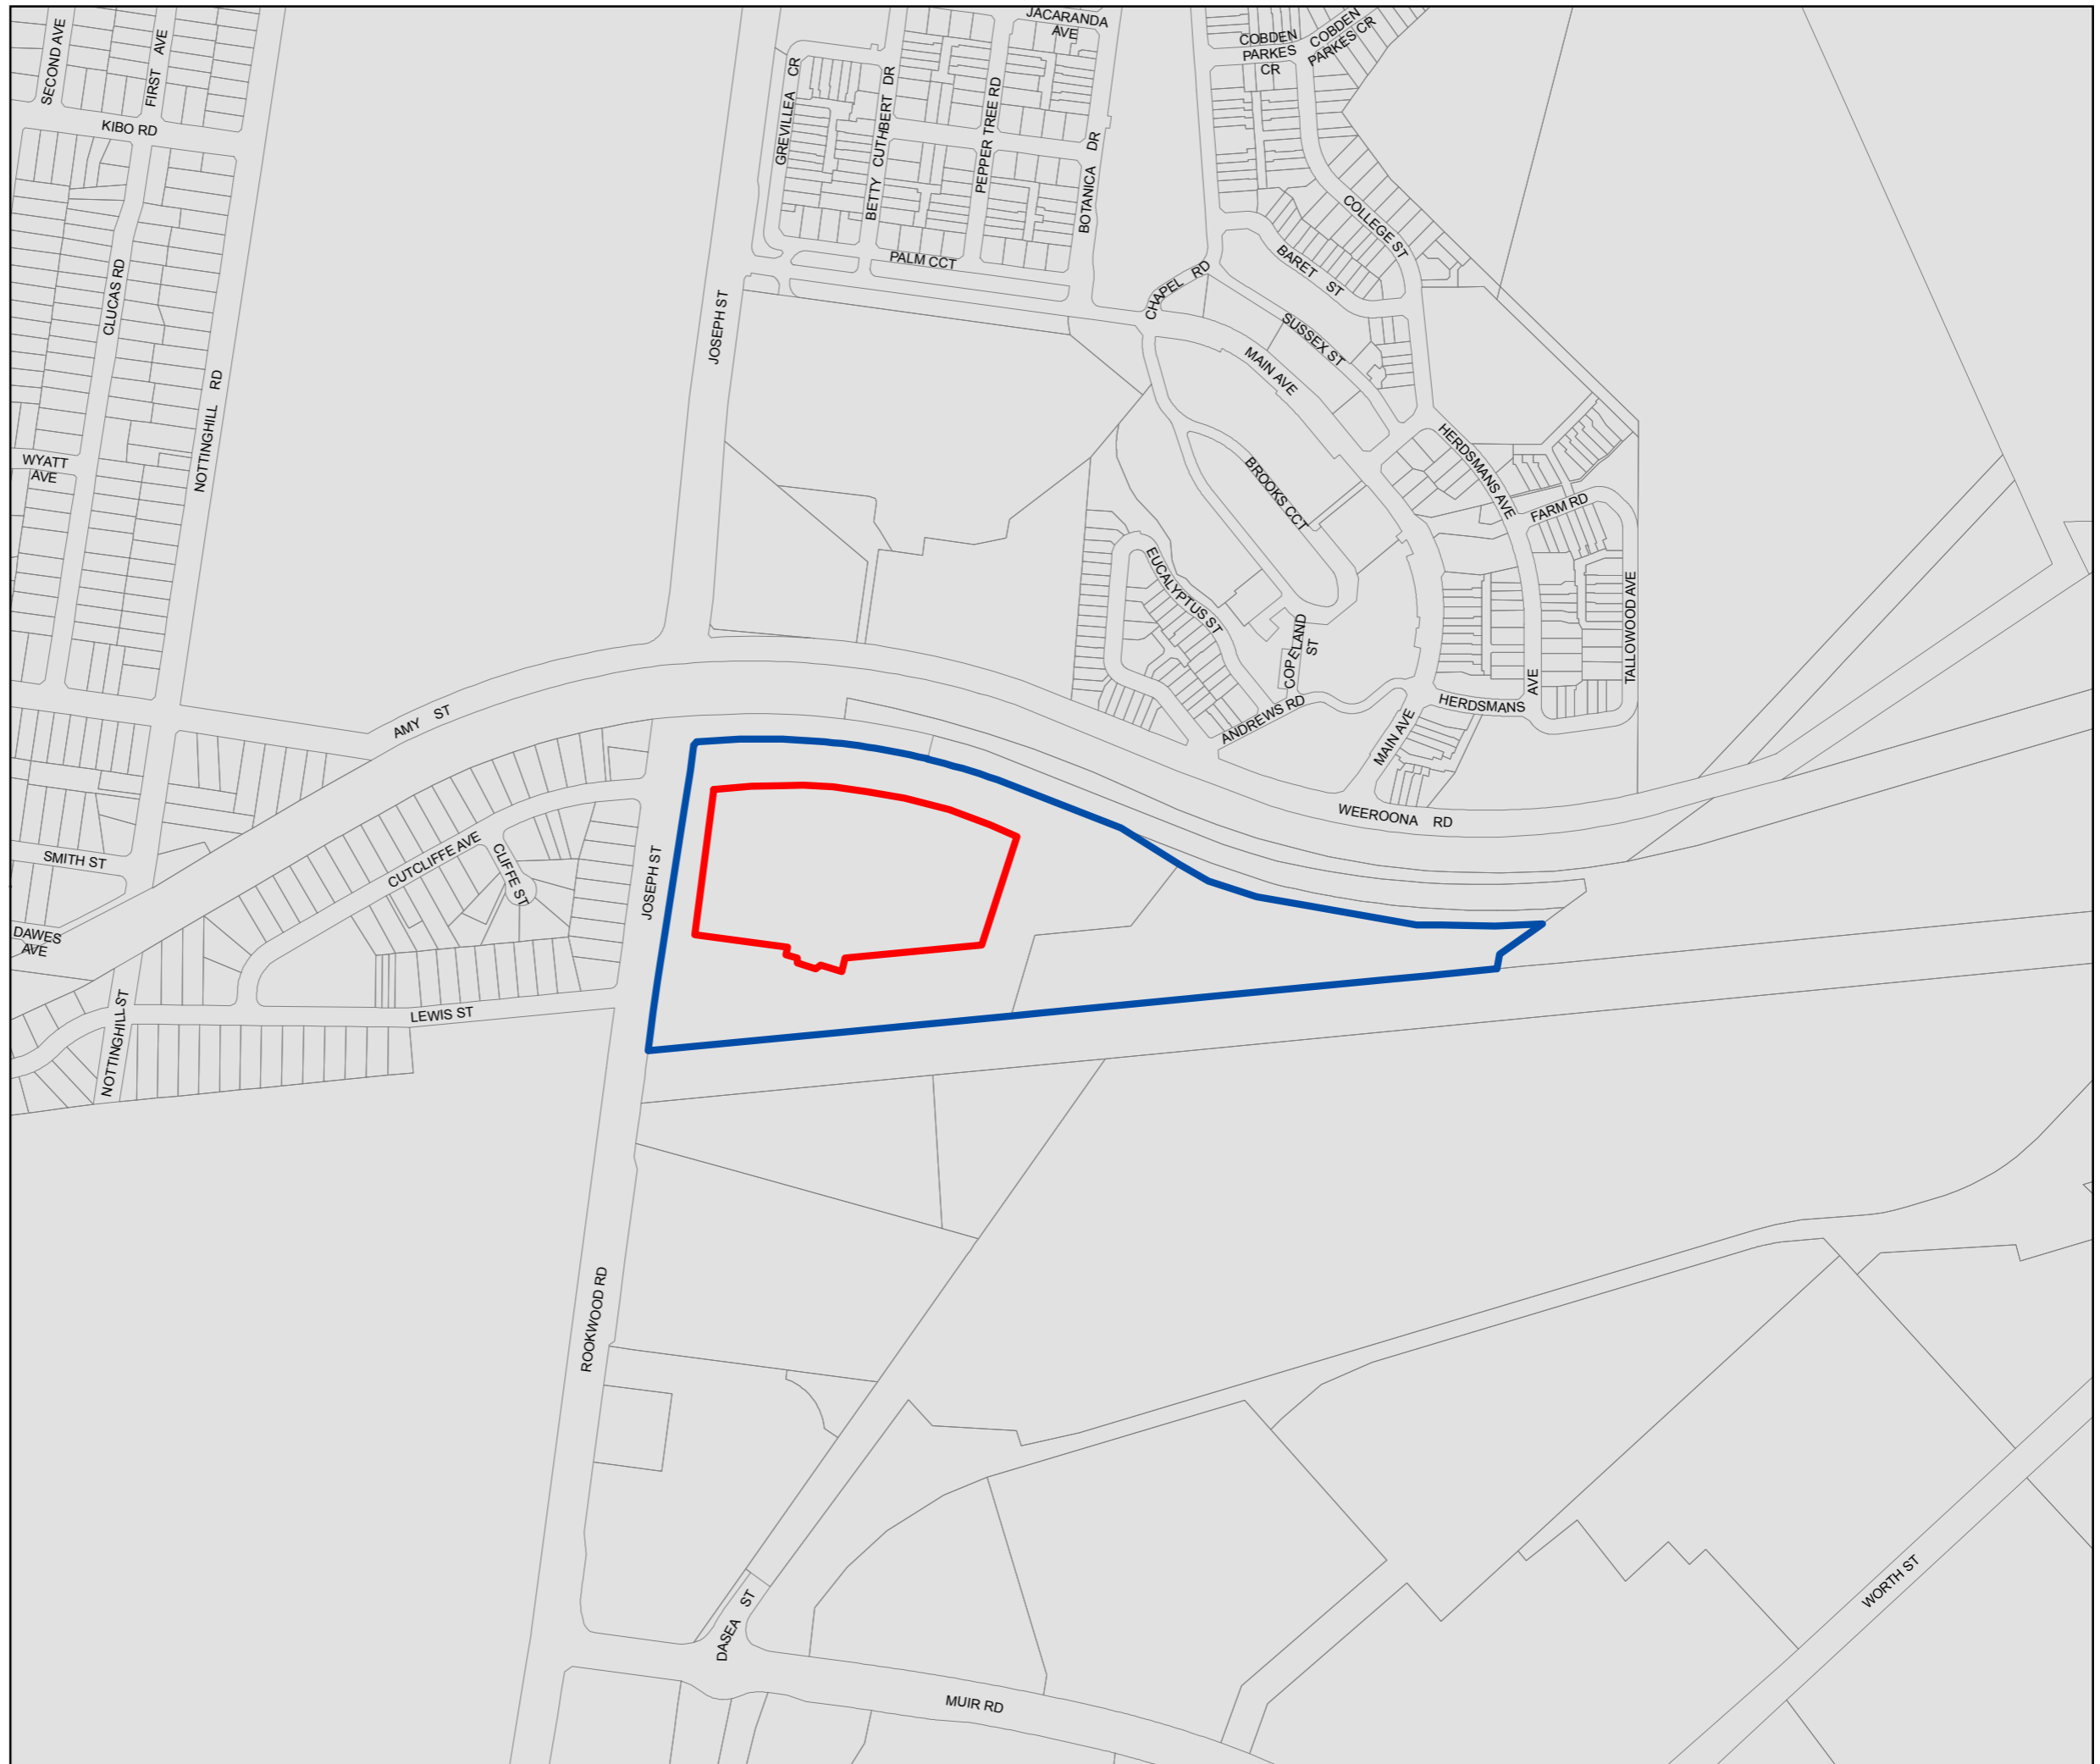

**State Environmental Planning
Policy (Infrastructure) 2007**

Mary Wade Correctional Centres Map

Sheet MWCO_001

-  Complex
-  Centre

 Cadastre 04/06/2018 © Spatial Services

Projection: MGA Zone 56
Datum: GDA94