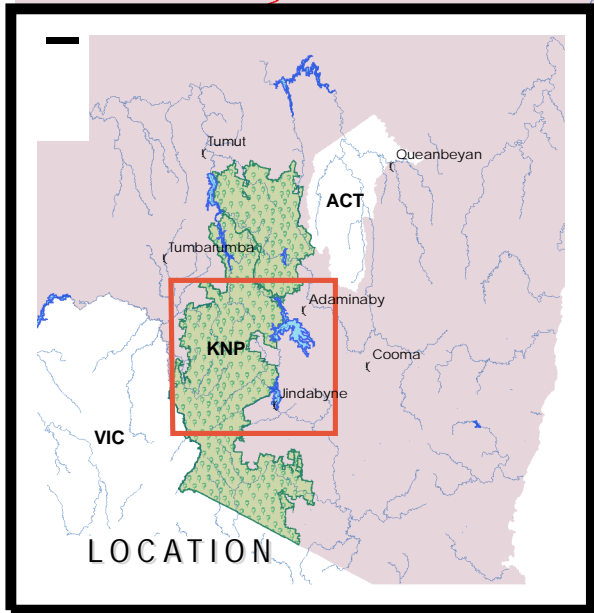

# NSW ALPINE RESORTS

ACT

**Legend**

- Major River
- Highway
- Main Road
- Skitube
- Main Town
- Lakes
- NSW
- KNP

**Resorts**

- Thredbo
- Perisher Range
- Bullocks Flat
- Mt Selwyn
- Charlotte Pass
- Sponars
- Ski Rider
- Kosciuszko Mountain Retreat