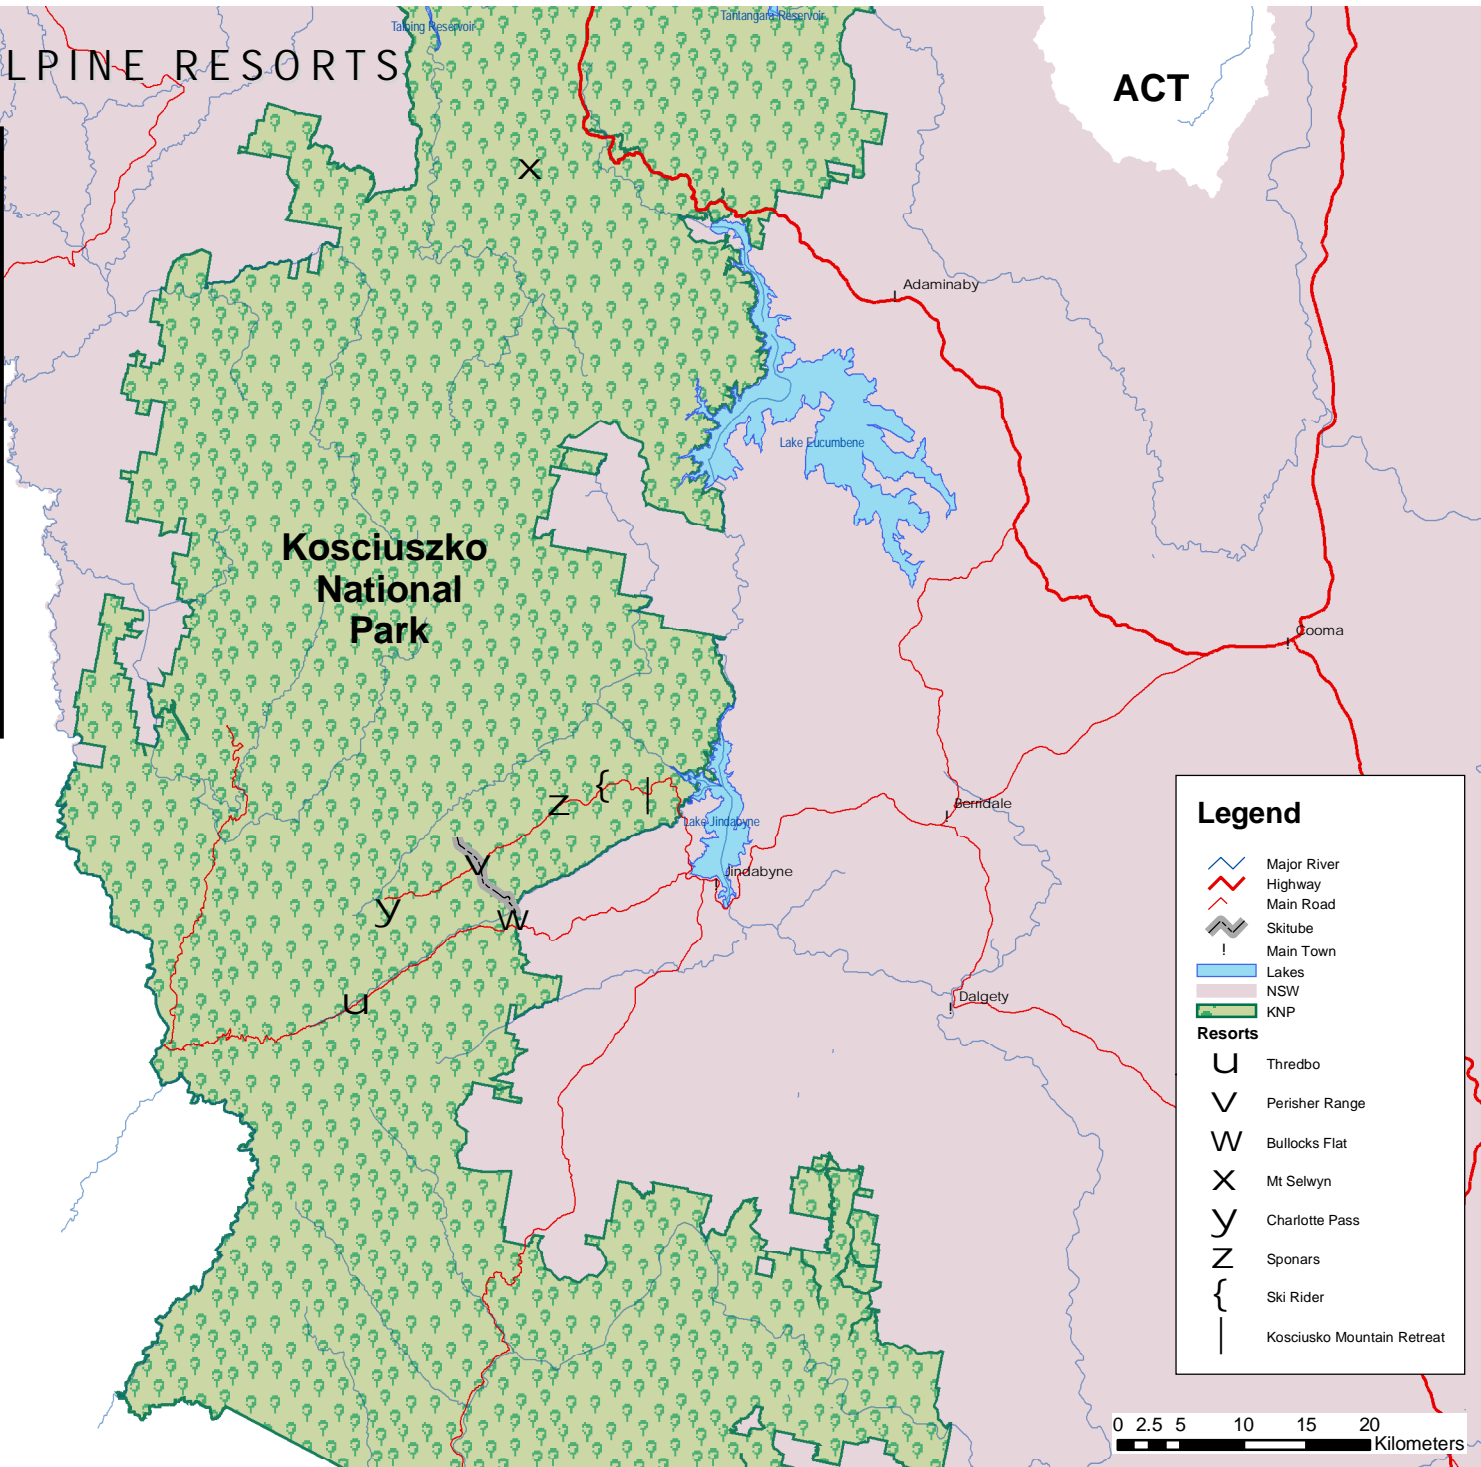

# NSW ALPINE RESORTS

ACT

**Legend**

- Major River
- Highway
- Main Road
- Skitube
- Main Town
- Lakes
- NSW
- KNP

**Resorts**

- Thredbo
- Perisher Range
- Bullocks Flat
- Mt Selwyn
- Charlotte Pass
- Sponars
- Ski Rider
- Kosciuszko Mountain Retreat