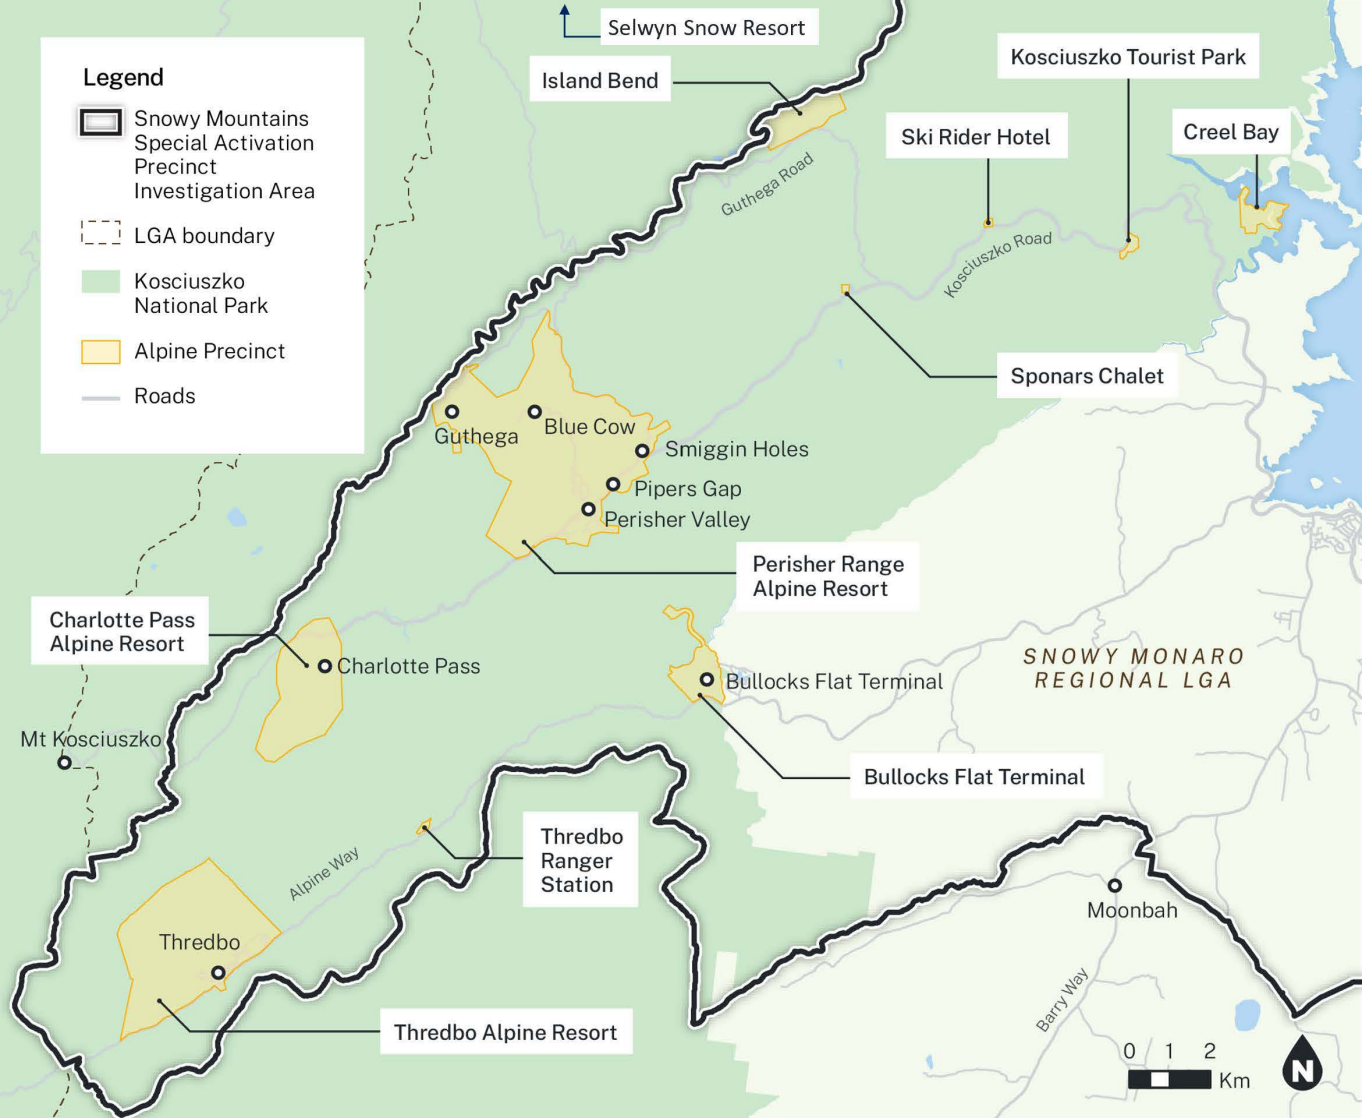

Legend

 Snowy Mountains
Special Activation
Precinct
Investigation Area

 LGA boundary

 Kosciuszko
National Park

 Alpine Precinct

 Roads

Selwyn Snow Resort

Island Bend

Kosciuszko Tourist Park

Ski Rider Hotel

Creel Bay

Sponars Chalet

Guthega

Blue Cow

Smiggin Holes

Pipers Gap

Perisher Valley

Perisher Range
Alpine Resort

Charlotte Pass
Alpine Resort

Charlotte Pass

Bullocks Flat Terminal

SNOWY MONARO
REGIONAL LGA

Bullocks Flat Terminal

Thredbo
Ranger
Station

Moonbah

Thredbo

Thredbo Alpine Resort

0 1 2
Km